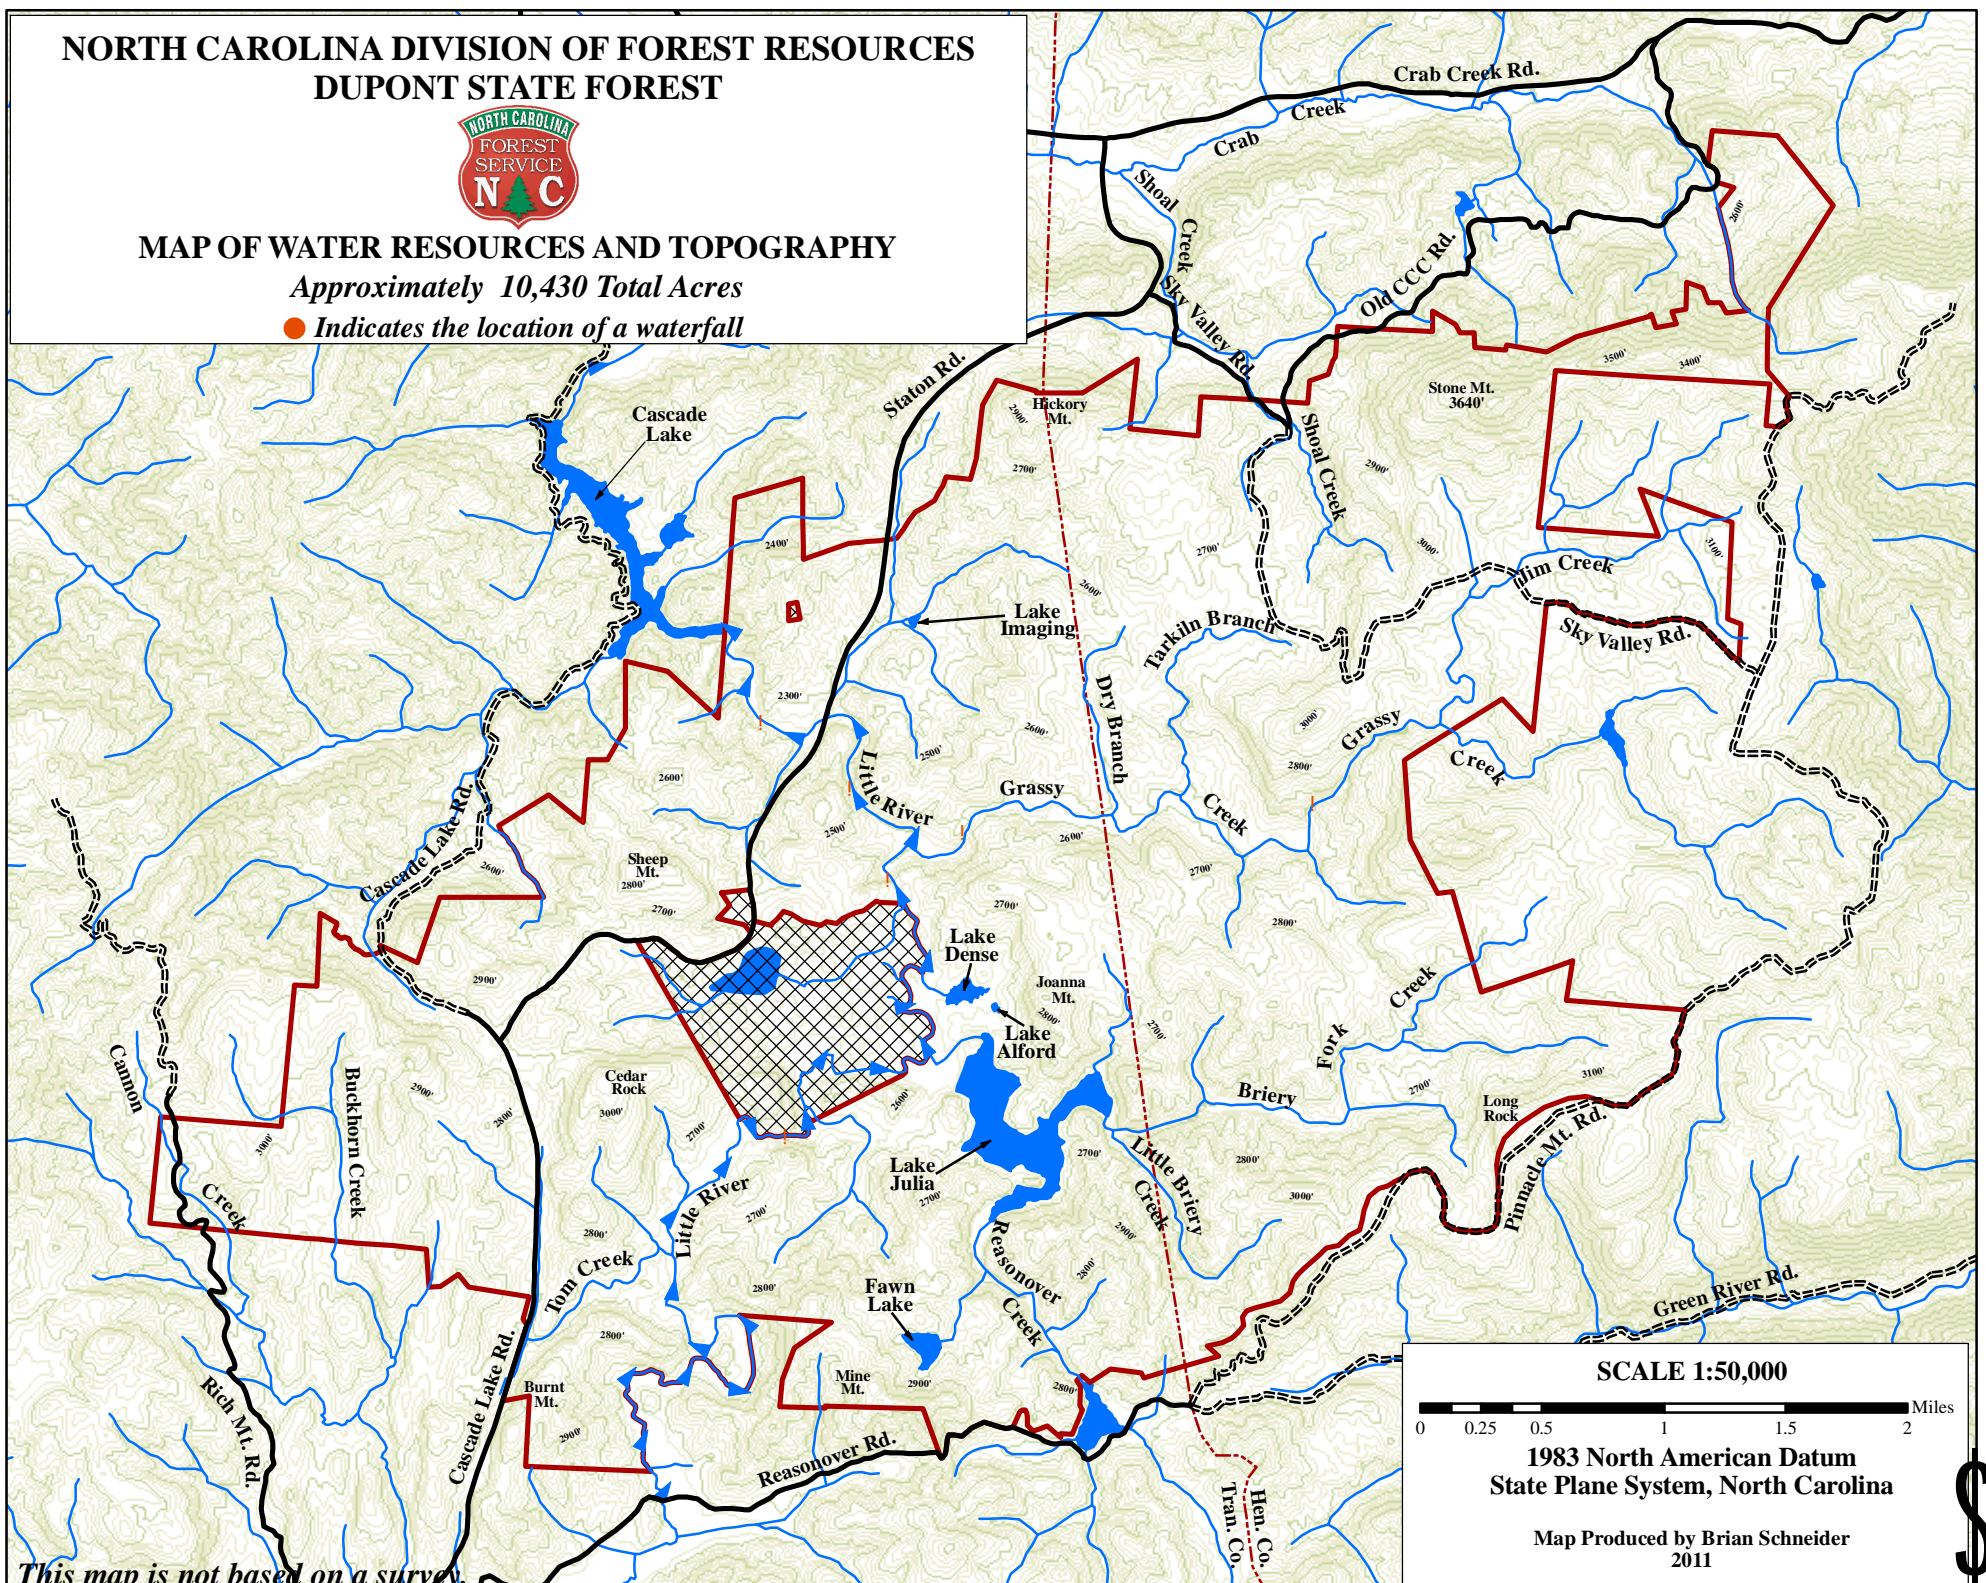

NORTH CAROLINA DIVISION OF FOREST RESOURCES DUPONT STATE FOREST

MAP OF WATER RESOURCES AND TOPOGRAPHY

Approximately 10,430 Total Acres

● Indicates the location of a waterfall

SCALE 1:50,000

1983 North American Datum
State Plane System, North Carolina

Map Produced by Brian Schneider
2011

This map is not based on a survey.